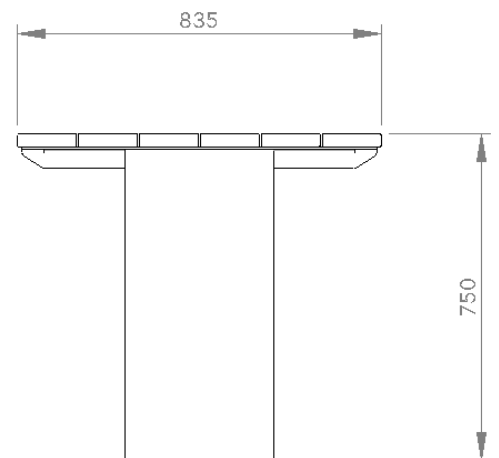

Fixing Type

Bolt Down Fixing

Sub Surface Bolt Down (Specify Depth)

Umbrella Plate

With Umbrella Hole (47mm)

Without Umbrella Hole

FRONT VIEW

RIGHT VIEW