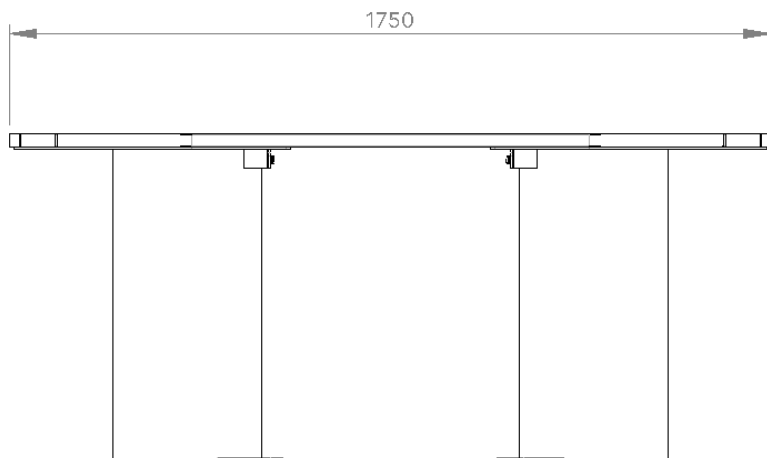

Fixing Type

Bolt Down Fixing

Sub Surface Bolt Down (Specify Depth)

Umbrella Plate

With Umbrella Hole (47mm)

Without Umbrella Hole

FRONT VIEW

RIGHT VIEW