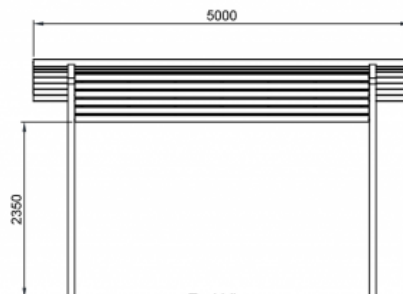

Commercial Systems Australia Pty. Ltd.

BS8215: West Shelter

Wheelchair Accessible

DIMENSIONS

Depth: 6.0m | Length: 5.0m | Height: 3.1m

MATERIALS

Frame: Mild steel
Shade screen: Australian hardwood timber
Roof: Colourbond roof sheeting

Eternity, Zeus and Intensity ranges incur additional charges

OTHER OPTIONS

Custom modifications available, including custom sizes.

Top view

Front View

End View