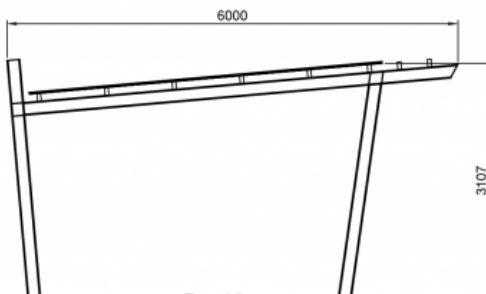

Commercial Systems Australia Pty. Ltd.

BS8215: West Shelter

Wheelchair Accessible

DIMENSIONS

Depth: 6.0m | Length: 5.0m | Height: 3.1m

MATERIALS

Frame: Mild steel
Shade screen: Australian hardwood timber
Roof: Colourbond roof sheeting

Eternity, Zeus and Intensity ranges incur additional charges

OTHER OPTIONS

Custom modifications available, including custom sizes.

Top view

Front View

End View