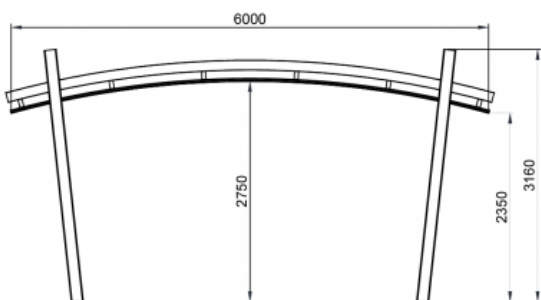

BS8205: East Shelter

Wheelchair Accessible

DIMENSIONS

Depth: 6.0m | Length: 5.0m | Height: 3.1m

MATERIALS

Frame: Mild steel
Roof: Colourbond corrugated sheet

FINISHES

Frame: Galvanised | Galvanised and powder coated

Top view

Front View

End View