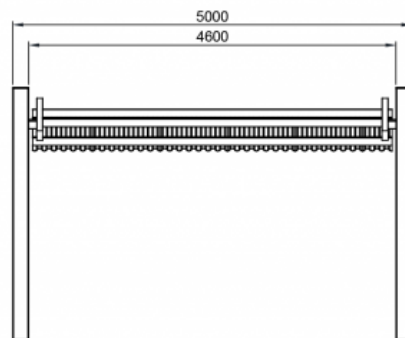

BS8205: East Shelter

Wheelchair Accessible

DIMENSIONS

Depth: 6.0m | Length: 5.0m | Height: 3.1m

MATERIALS

Frame: Mild steel
Roof: Colourbond corrugated sheet

FINISHES

Frame: Galvanised | Galvanised and powder coated

Top view

Front View

End View