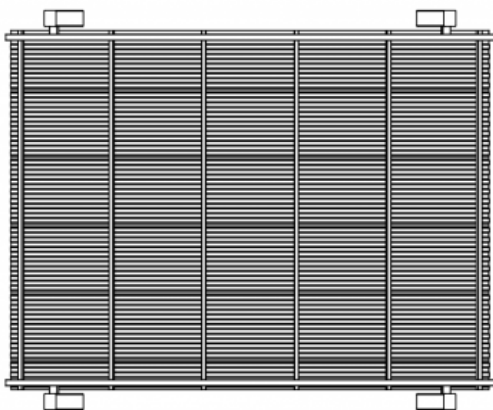

BS8205: East Shelter

Wheelchair Accessible

DIMENSIONS

Depth: 6.0m | Length: 5.0m | Height: 3.1m

MATERIALS

Frame: Mild steel
Roof: Colourbond corrugated sheet

FINISHES

Frame: Galvanised | Galvanised and powder coated

Top view

Front View

End View