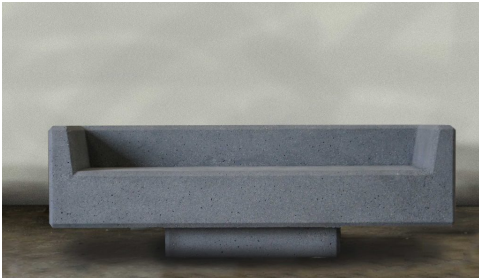

Commercial Systems Australia Pty. Ltd.

CC6011: Concrete Wharf Seat

Family friendly

DIMENSIONS

Length: 1800mm | Width: 500mm | Height: 600mm

MATERIALS

The default and most popular colour of the concrete finish is in Charcoal, as shown in the above images.

Alternate concrete colours and aggregate finishes are also available. Please contact us for more details.

FINISHES

Standard Finish : Blasted

Alternate finishes, such as honed and polished surfaces also available.