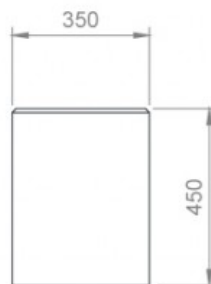

Commercial Systems Australia Pty. Ltd.

CC6001: Concrete Bench

Family friendly

DIMENSIONS

Length: 1500mm | Width: 350mm | Height: 450mm

MATERIALS

The default and most popular colour of the concrete finish is in Charcoal, as shown in the above images.

FIXINGS

Bolt down fixing | Freestanding

TOP VIEW

FRONT VIEW

END VIEW

PERSPECTIVE VIEW