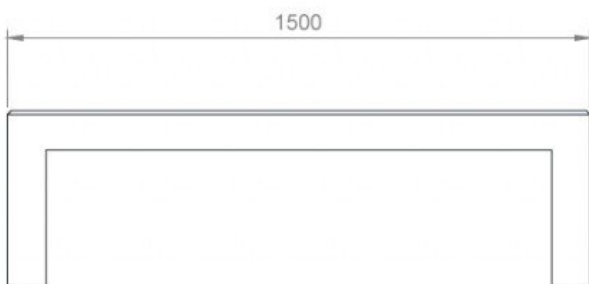

CC6001: Concrete Bench

DIMENSIONS

Length: 1500mm | Width: 350mm |
Height: 450mm

MATERIALS

The default and most popular colour of the concrete finish is in Charcoal, as shown in the above images.

Alternate concrete colours and aggregate finishes are also available. Please contact us for more details.

TOP VIEW

FRONT VIEW

END VIEW

PERSPECTIVE VIEW