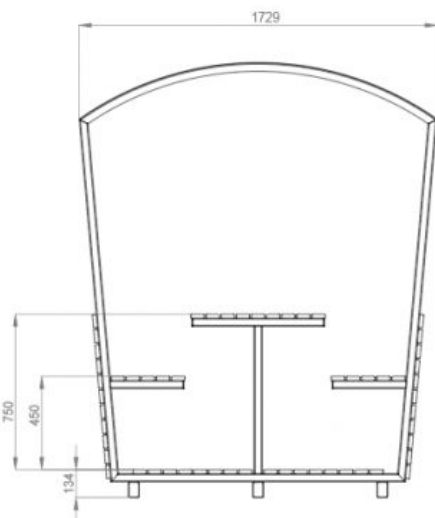

Commercial Systems Australia Pty. Ltd.

PS4010: Gypsy Pod Setting

Family friendly

DIMENSIONS

Width: 1729mm | Height: 2097mm
| Length: 1390mm or 1840mm

Note: This product cannot be flat packed.

MATERIALS

Frame: Mild steel
Battens: Australian Hardwood Timber (Class 1) | Recycled Composite

FRONT VIEW

END VIEW

ISOMETRIC VIEW