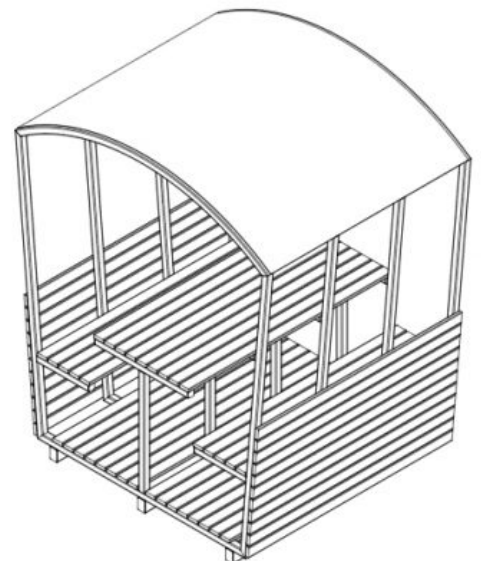

Commercial Systems Australia Pty. Ltd.

PS4010: Gypsy Pod Setting

Family friendly

DIMENSIONS

Width: 1729mm | Height: 2097mm
| Length: 1390mm or 1840mm

Note: This product cannot be flat packed.

MATERIALS

Frame: Mild steel
Battens: Australian Hardwood Timber (Class 1) | Recycled Composite

FIXINGS

Freestanding with the option of bolting down (as standard).

OTHER OPTIONS

Roof Material Notes:

Solid PVC is completely waterproof and available in white, grey, black and a selection of primary colours.

PVC Blind Mesh is semi water repellent and available in a selection of earthy tones. This material offers a one way view through the fabric.

Black Tinted PVC is also available upon request for the smaller Pod settings. Discuss this option with the team at CSA.

FRONT VIEW

END VIEW

ISOMETRIC VIEW