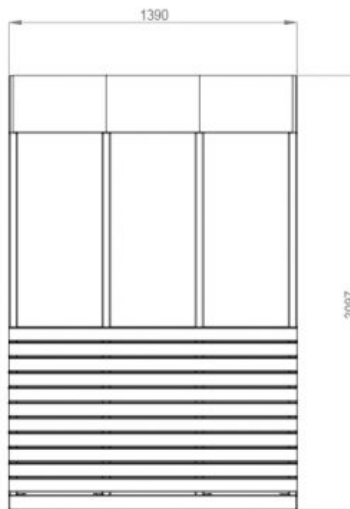

Commercial Systems Australia Pty. Ltd.

PS4010: Gypsy Pod Setting

Family friendly

DIMENSIONS

Width: 1729mm | Height: 2097mm
| Length: 1390mm or 1840mm

Note: This product cannot be flat packed.

MATERIALS

Frame: Mild steel
Battens: Australian Hardwood Timber (Class 1) | Recycled Composite

FRONT VIEW

END VIEW

ISOMETRIC VIEW