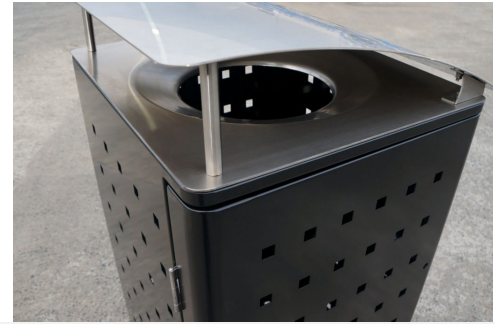

### DIMENSIONS

Length: 615mm | Width: 591mm | Height: 1138mm

### MATERIALS

Body: Mild steel

Lid & Canopy: 304 Stainless Steel