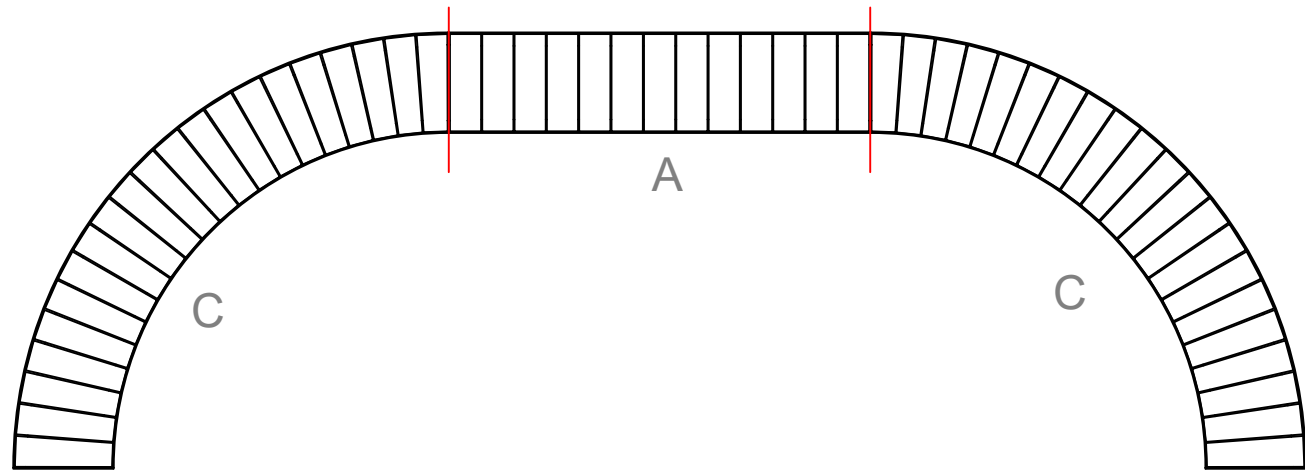

PORTO MODULAR RANGE

TM4748 | EXAMPLE CONFIGURATIONS

CONFIGURATION 1