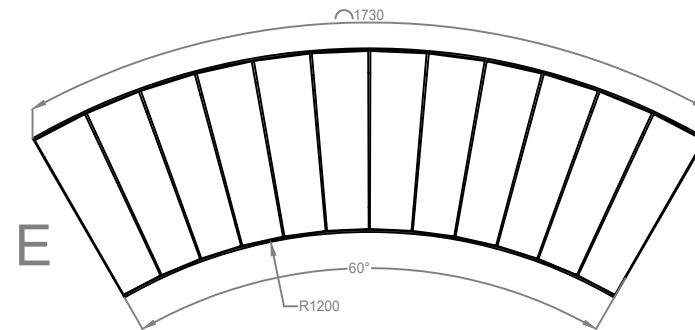

A TM4741 Porto Bench
1895mm Long

B TM4742 Porto Table
1895mm Long

TM4745 Porto Curved Bench
IR1500mm, 90deg, 3065mm long

TM4745 Porto Curved Bench
IR1500mm, 60deg, 2050mm long

TM4745 Porto Curved Bench
IR1200mm, 60deg, 1730mm long