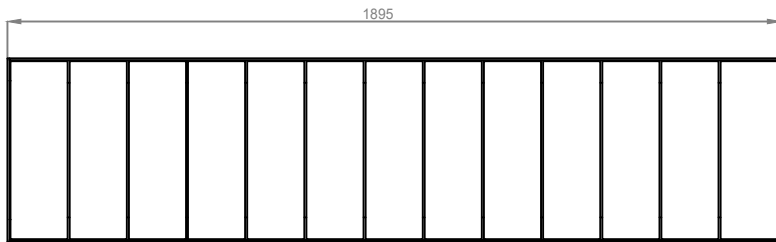

A TM4741 Porto Bench
1895mm Long

B TM4742 Porto Table
1895mm Long

TM4745 Porto Curved Bench
IR1500mm, 90deg, 3065mm long

TM4745 Porto Curved Bench
IR1500mm, 60deg, 2050mm long

TM4745 Porto Curved Bench
IR1200mm, 60deg, 1730mm long