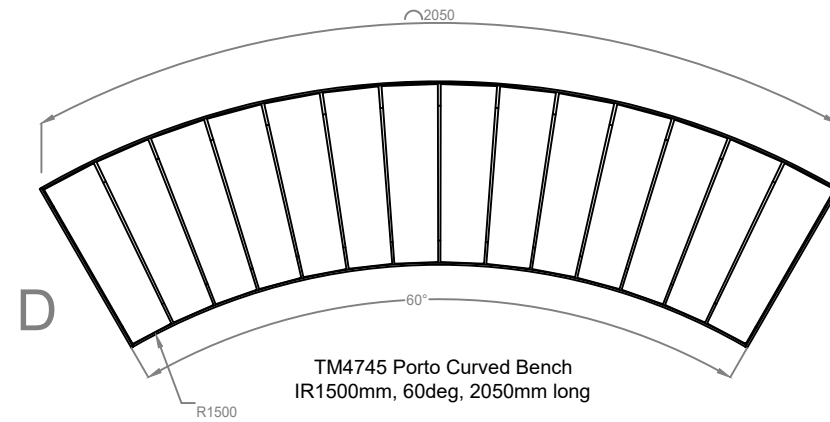

A TM4741 Porto Bench
1895mm Long

B TM4742 Porto Table
1895mm Long

TM4745 Porto Curved Bench
IR1500mm, 90deg, 3065mm long

TM4745 Porto Curved Bench
IR1500mm, 60deg, 2050mm long

TM4745 Porto Curved Bench
IR1200mm, 60deg, 1730mm long