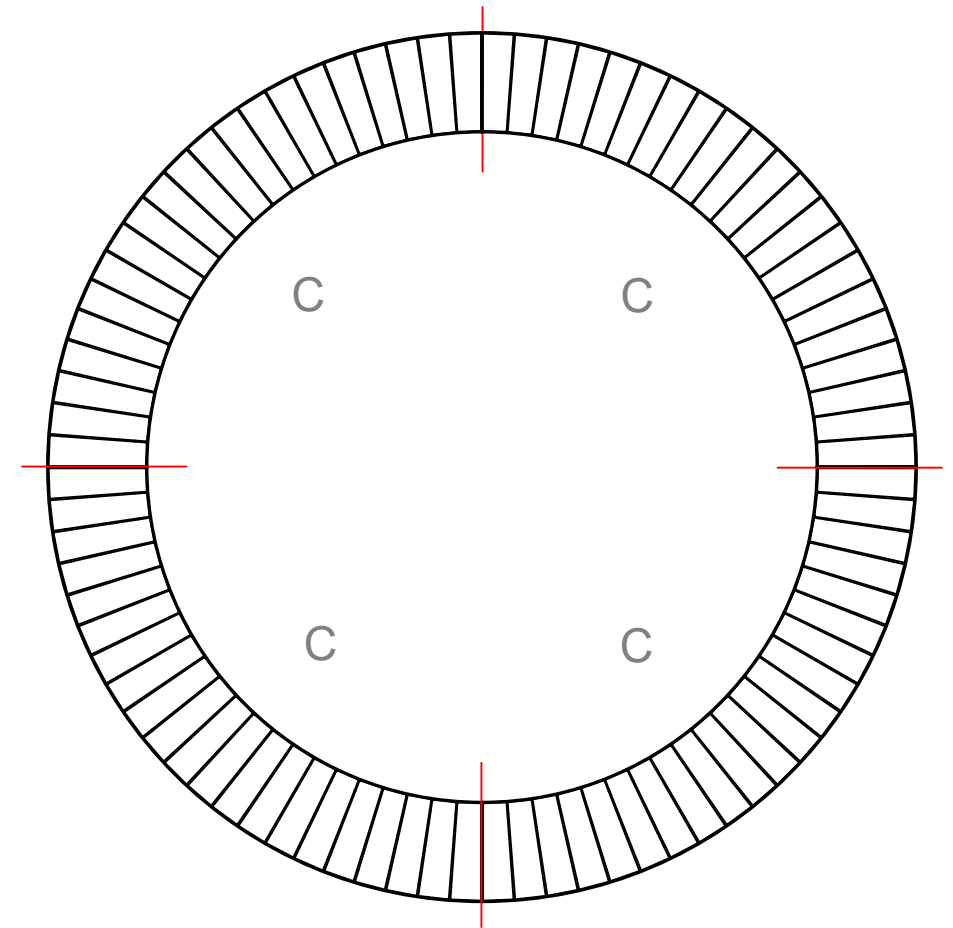

CONFIGURATION 4