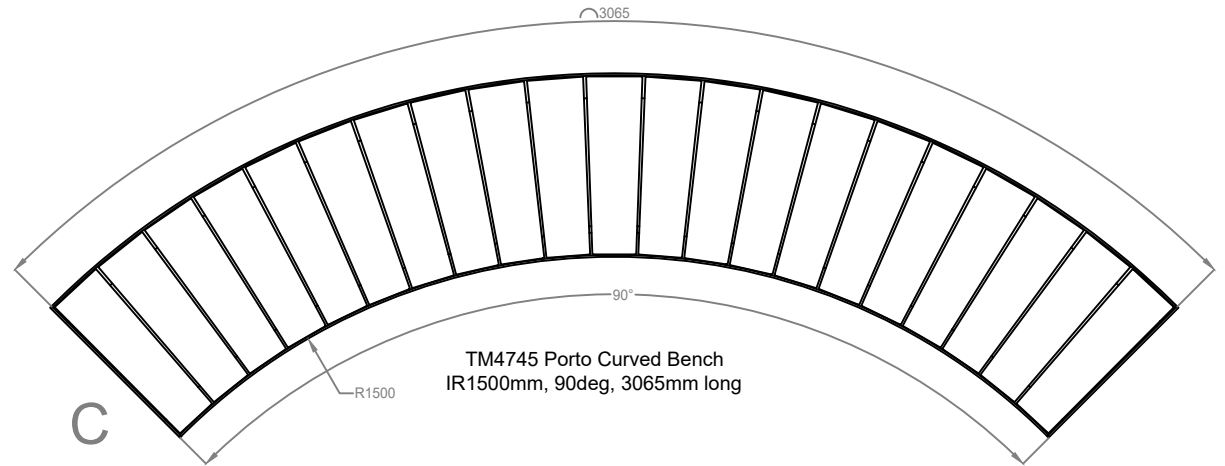

PORTO MODULAR RANGE

LAYOUT TEMPLATE

USE THESE BLOCKS TO PATTERN YOUR OWN FURNITURE CONFIGURATION.

ALTERNATIVELY PRINT COPIES OF THIS PAGE, CUT OUT THE FURNITURE AND SEND A COPY OF YOUR DESIGN TO admin@commercialsystems.com.au WITH YOUR QUOTE REQUEST.

A TM4741 Porto Bench
1895mm Long

B TM4742 Porto Table
1895mm Long

TM4745 Porto Curved Bench
IR1500mm, 90deg, 3065mm long

TM4745 Porto Curved Bench
IR1500mm, 60deg, 2050mm long

TM4745 Porto Curved Bench
IR1200mm, 60deg, 1730mm long