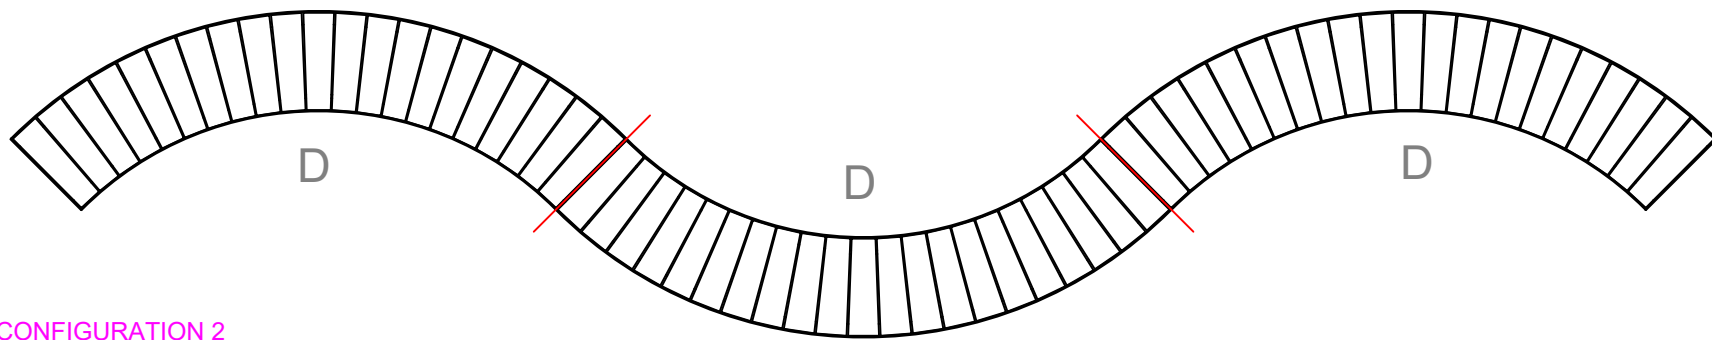

CONFIGURATION 2