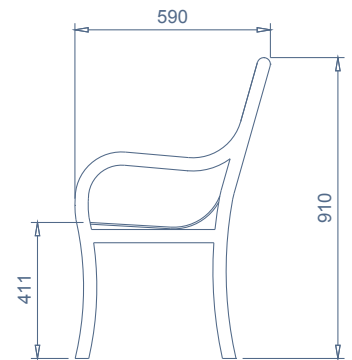

OTHER OPTIONS

Length: Also available in 1500mm, 1800mm and 2400mm long
Call and talk to one of our Product Design engineers to discuss other custom requirements

Commercial Systems
Australia Pty. Ltd.

49-51 Vinter Avenue
Croydon 3136
Victoria, Australia

Phone: (03) 9725 9344
Fax: (03) 9725 9744
web: www.commercialsystems.com.au